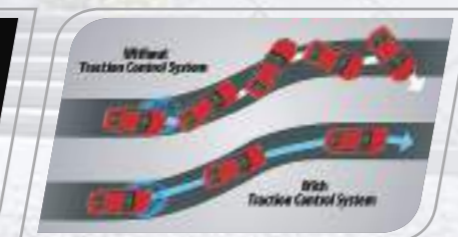

Electronic Stability Control (ESC) & Traction Control System (TCS)