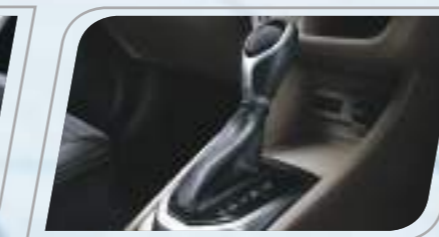

Shark Fin Antenna

Dual Tone Alloy Rim\*

LED Daytime Running Lamps\*\*

Rear Spoiler

Refreshed Interior

Semi Leather Seats\*\*

TFT Multi Info Display\*\* with ECO Drive Assist

Stylish Gear Knob\*